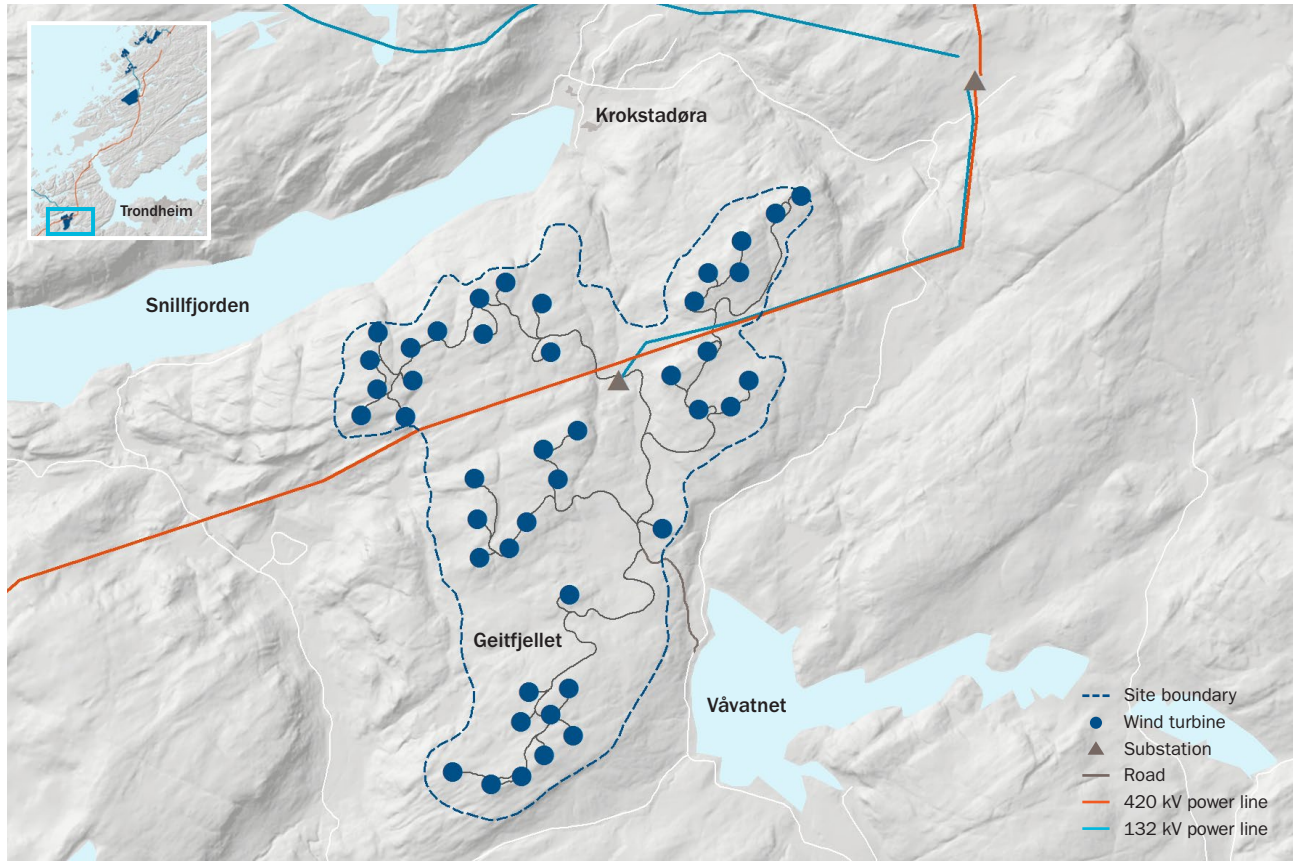

Geitfjellet wind farm

Geitfjellet wind farm is located on a mountain plateau, south of Krokstadøra in the municipality of Snillfjord in Sør-Trøndelag county.

GEITFJELLET WIND FARM – FOSEN VIND DA

Production (GWh)	470
Capacity (MW)	154.8
Construction start	2018
Turbine delivery	2020
Commissioning	2020
Wind turbines	43
Roads, access+internal (km)	42
Municipality	Snillfjord